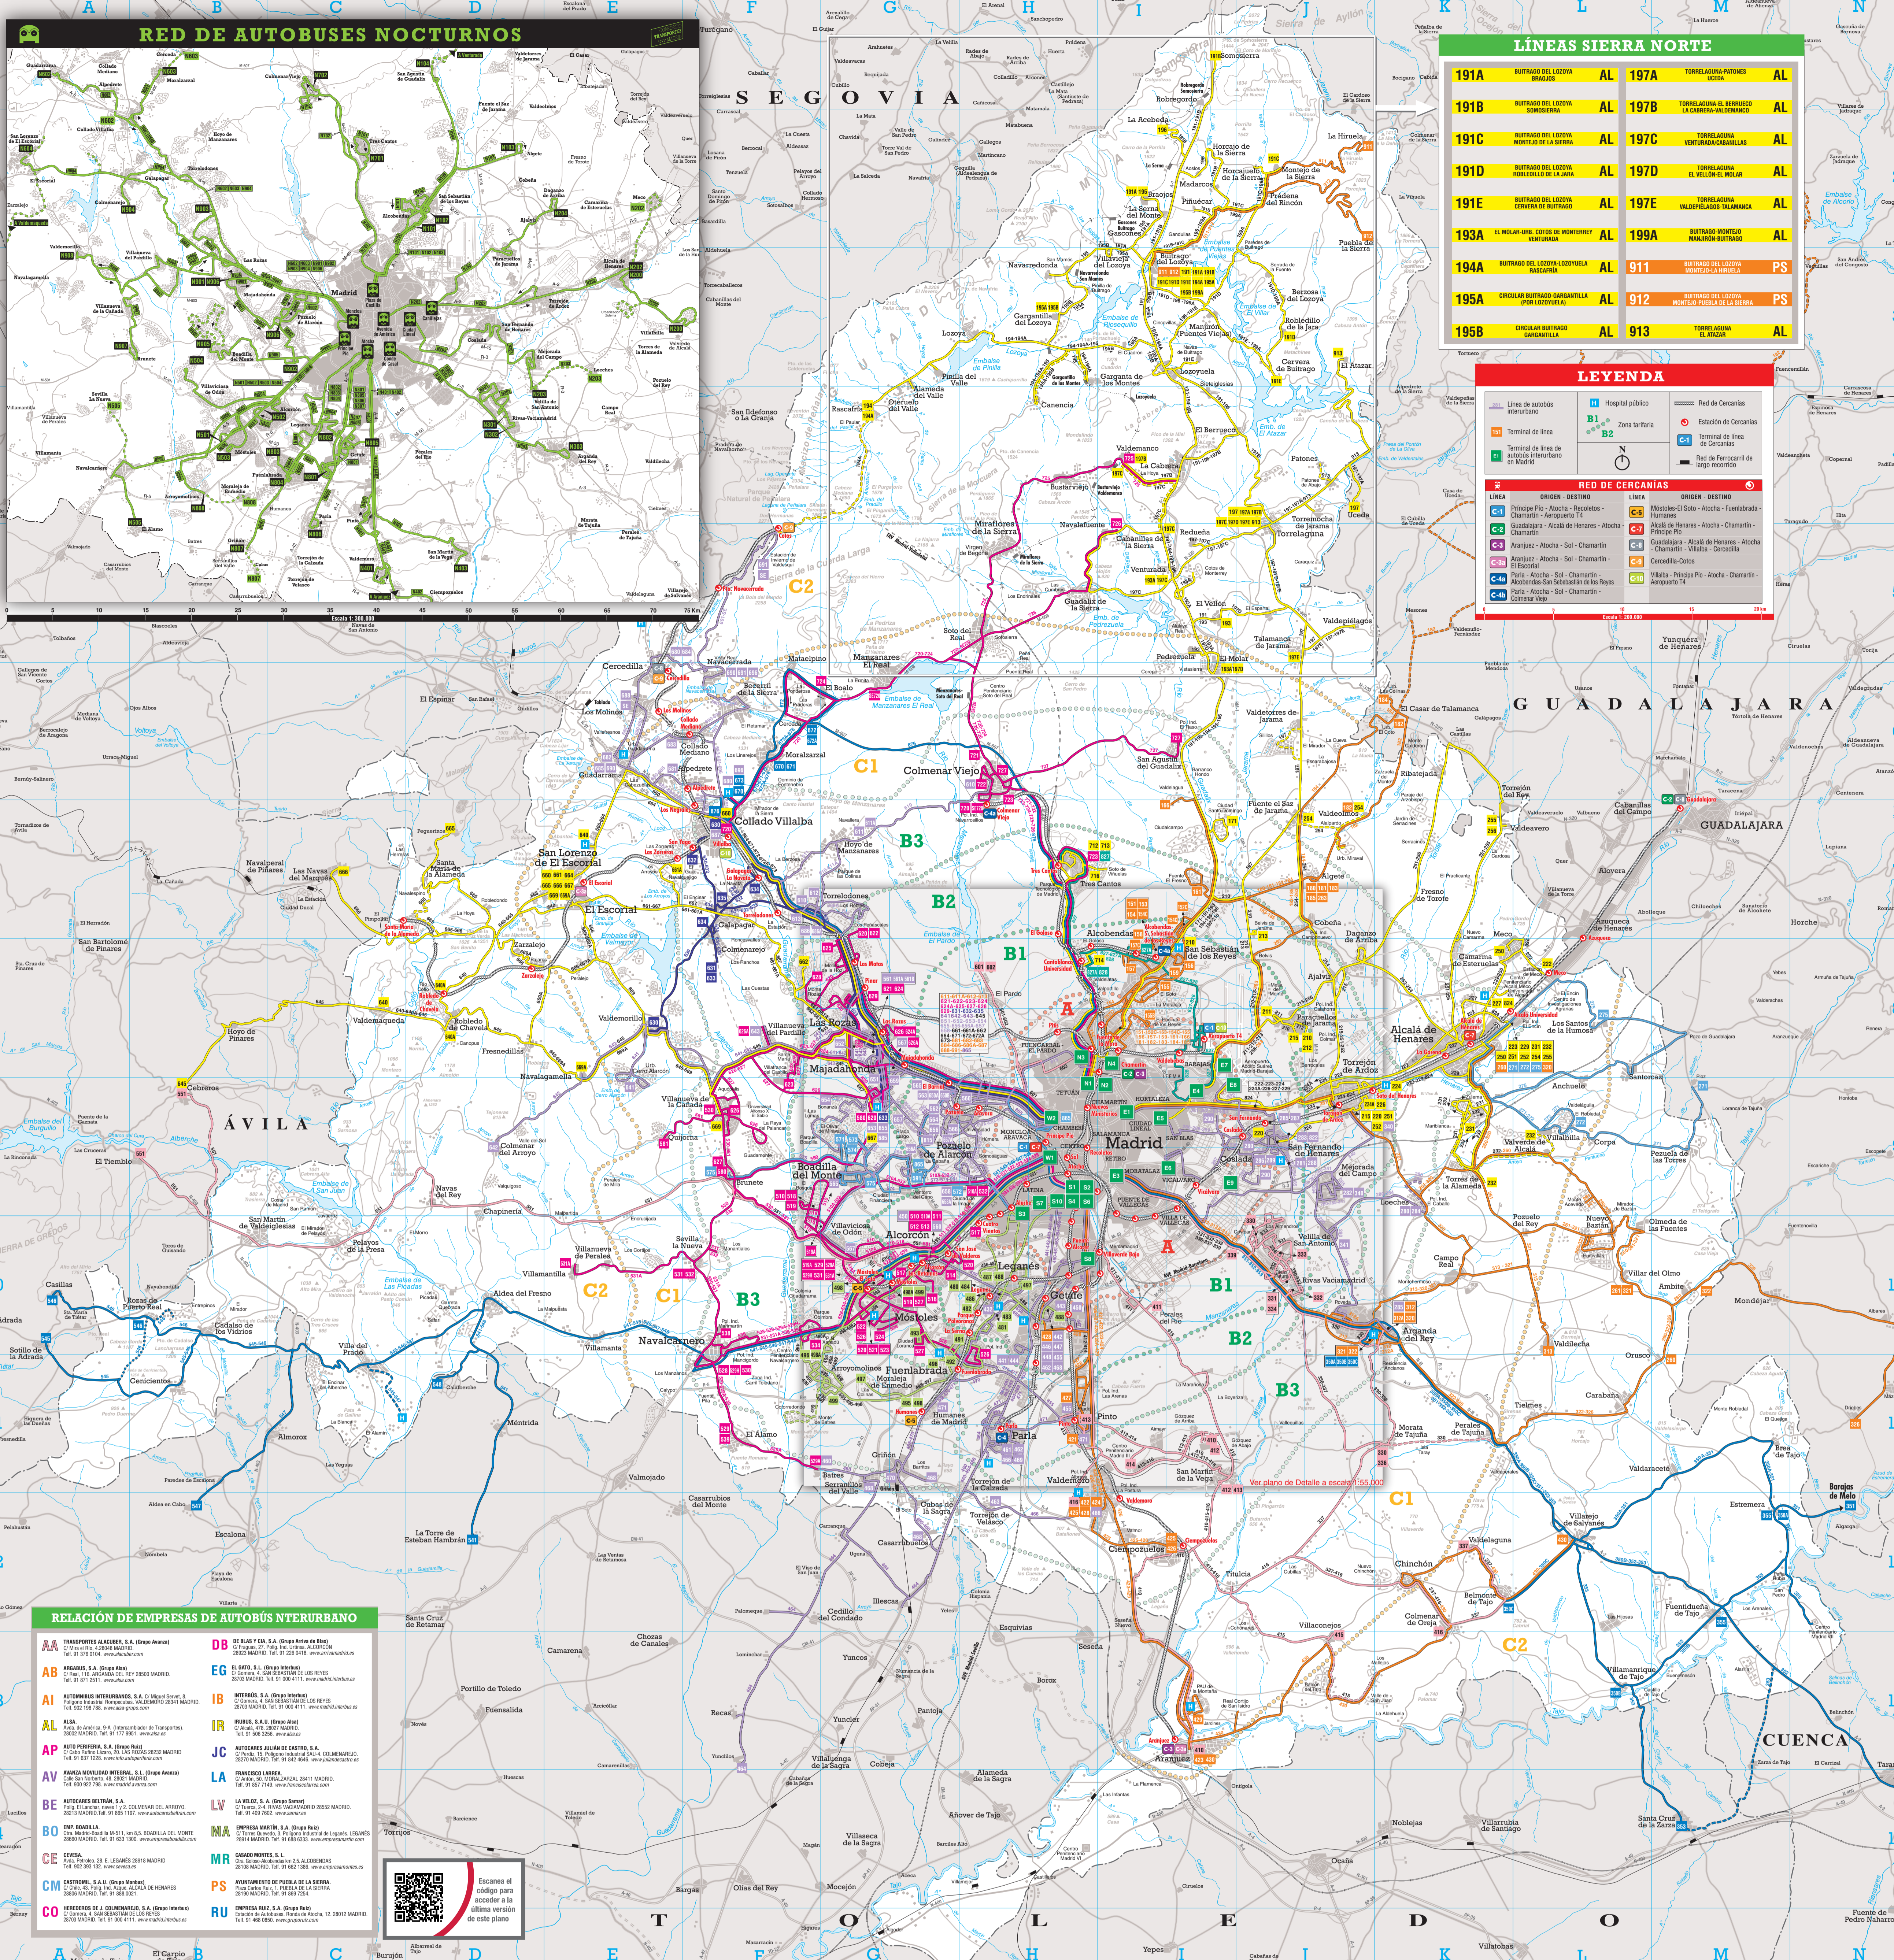

RELACION DE MUNICIPIOS (List of municipalities) and RELACION DE EMPRESAS DE AUTOBUSES INTERURBANO (List of interurban bus companies)

LÍNEAS SIERRA NORTE (Sierra Norte Lines) table listing routes like 191A, 191B, 191C, etc., with origin and destination.

LEYENDA (Legend) and RED DE CERCANIAS (Cercanías Network) table listing various train lines and their routes.

LÍNEAS INTERURBANAS (Interurban Lines) table listing numerous bus routes with their respective numbers and destinations.