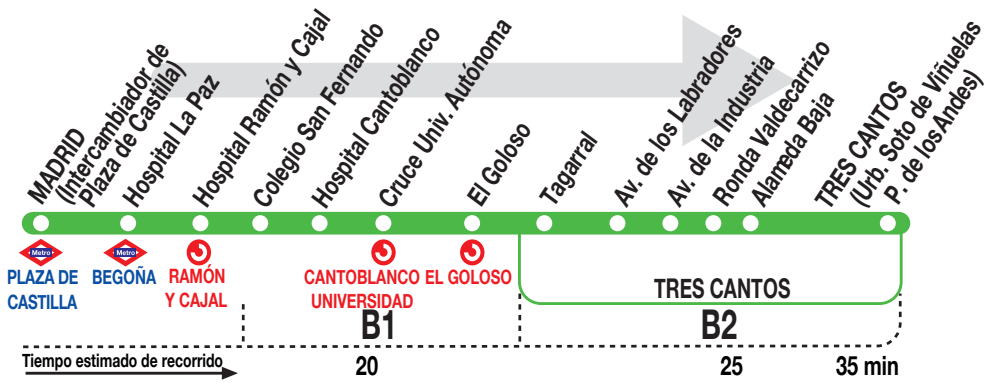

716

Soto de Viñuelas

Horarios de salida de Madrid (Intercambiador de Plaza de Castilla)

060323

(Vigente de 1 de septiembre a 15 de julio)

	6:	7:	8:	9:	10:	11:	12:	13:	14:	15:	16:	17:	18:	19:	20:	21:	22:	23:
05 ⁱ	00	00	00	00	00	00	00	00	00	00	00	00	00	00	00	00	00	00
40	20	20	20	20	20	20	20	20	20	20	20	20	20	20	20	20	20	40
	40	40	40	40	40	40	40	40	40	40	40	40	40	40	40	40	40	

(Vigente de 16 a 31 de julio)

	6:	7:	8:	9:	10:	11:	12:	13:	14:	15:	16:	17:	18:	19:	20:	21:	22:	23:
05 ⁱ	00	00	00	00	00	00	00	00	00	00	00	00	00	00	00	00	00	00
40	20	20	20	20	20	20	20	20	20	20	20	20	20	20	20	20	20	40
	40	40	40	40	40	40	40	40	40	40	40	40	40	40	40	40	40	